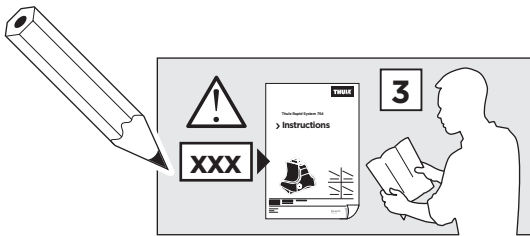

2

HYUNDAI Sonata i20, 4-dr Sedan, 10-15
HYUNDAI Sonata i40, 4-dr Sedan, 10-15
HYUNDAI Sonata i45, 4-dr Sedan, 10-15
HYUNDAI Sonata Y20, 4-dr Sedan, 10-15