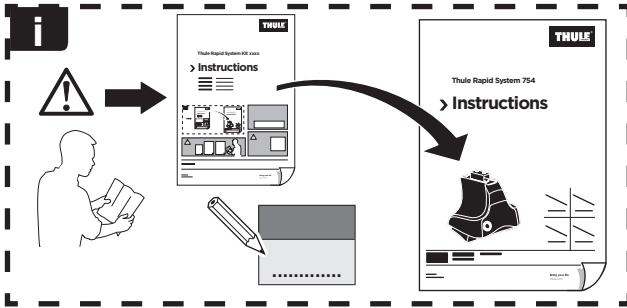

Thule Rapid System Kit 1577

> Instructions

HYUNDAI Sonata i20, 4-dr Sedan, 10-15

HYUNDAI Sonata i40, 4-dr Sedan, 10-15

HYUNDAI Sonata i45, 4-dr Sedan, 10-15

HYUNDAI Sonata Y20, 4-dr Sedan, 10-15

ISO 11154-E